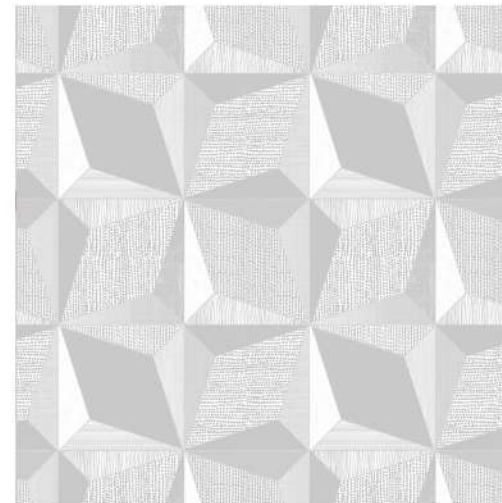

31004 - Taupe and grey

31005 - Greyscale

ROSA DE LOS VIENTOS

*Design by Diane Harrison

30703 - Black and white

30702 - Beige

30701 - Silver grey

30704 - Golden brown