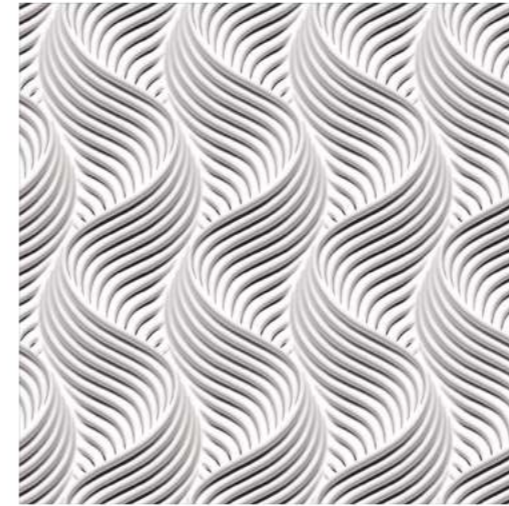

*Design by Diane Harrison

ONDAS

*Design by Diane Harrison

30401 - Silver

30402 - Pearlescent beige

30403 - Black

30404 - Black and silver

30405 - Aquamarine